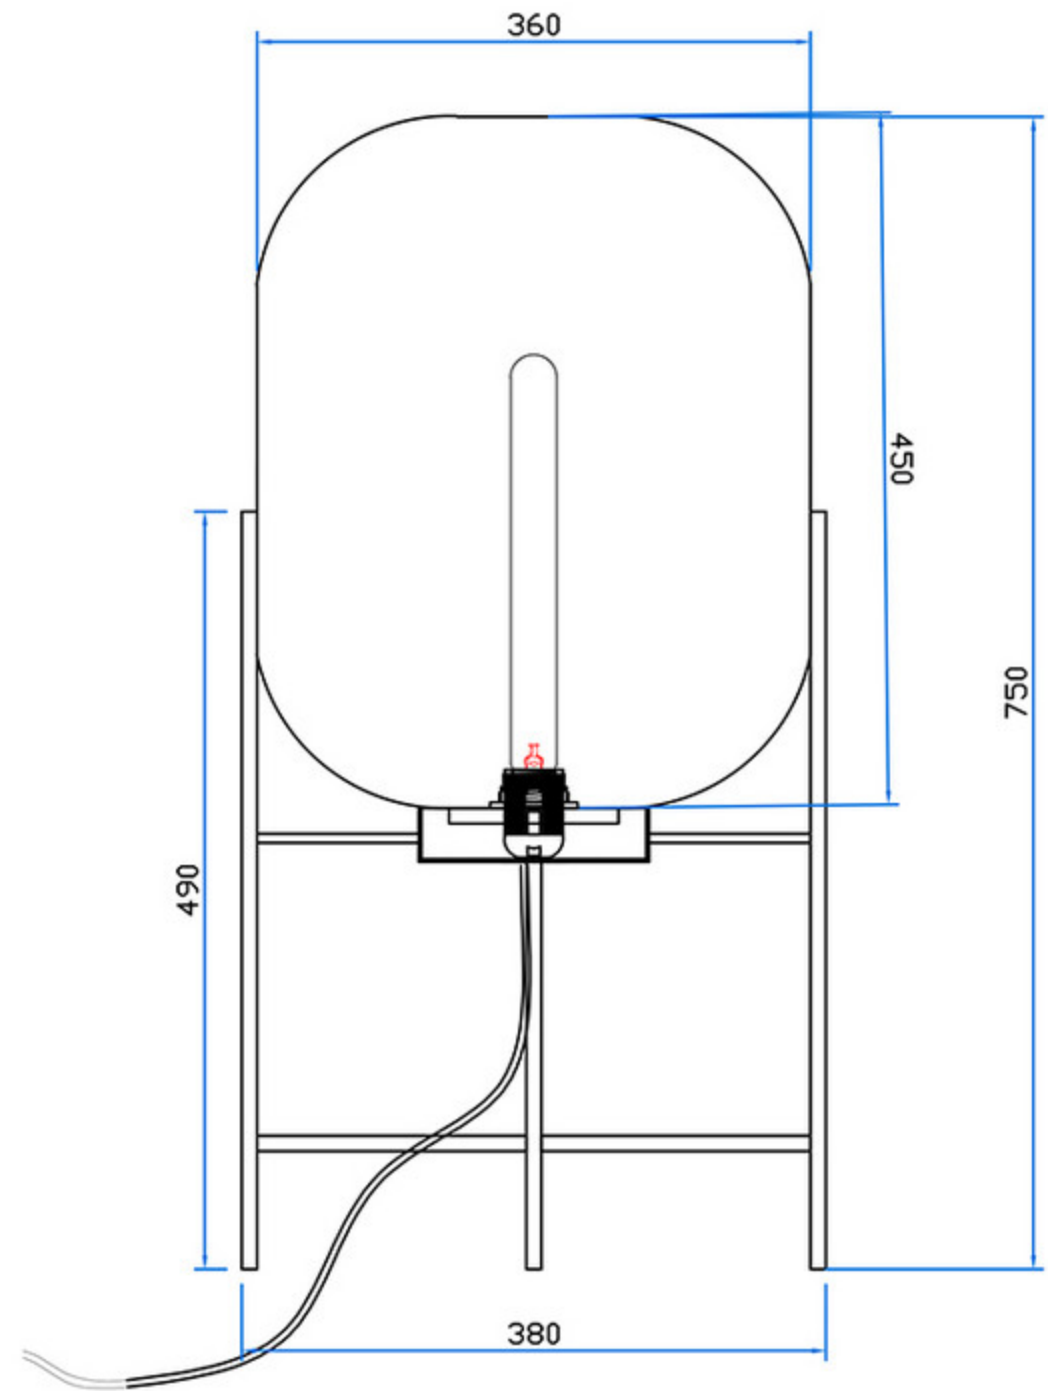

Installation instructions

07708-T, 19(16)

1 x E27 Max 60W

Collection: Neoclassic

Table Lamps

AC 220V 50-60Hz