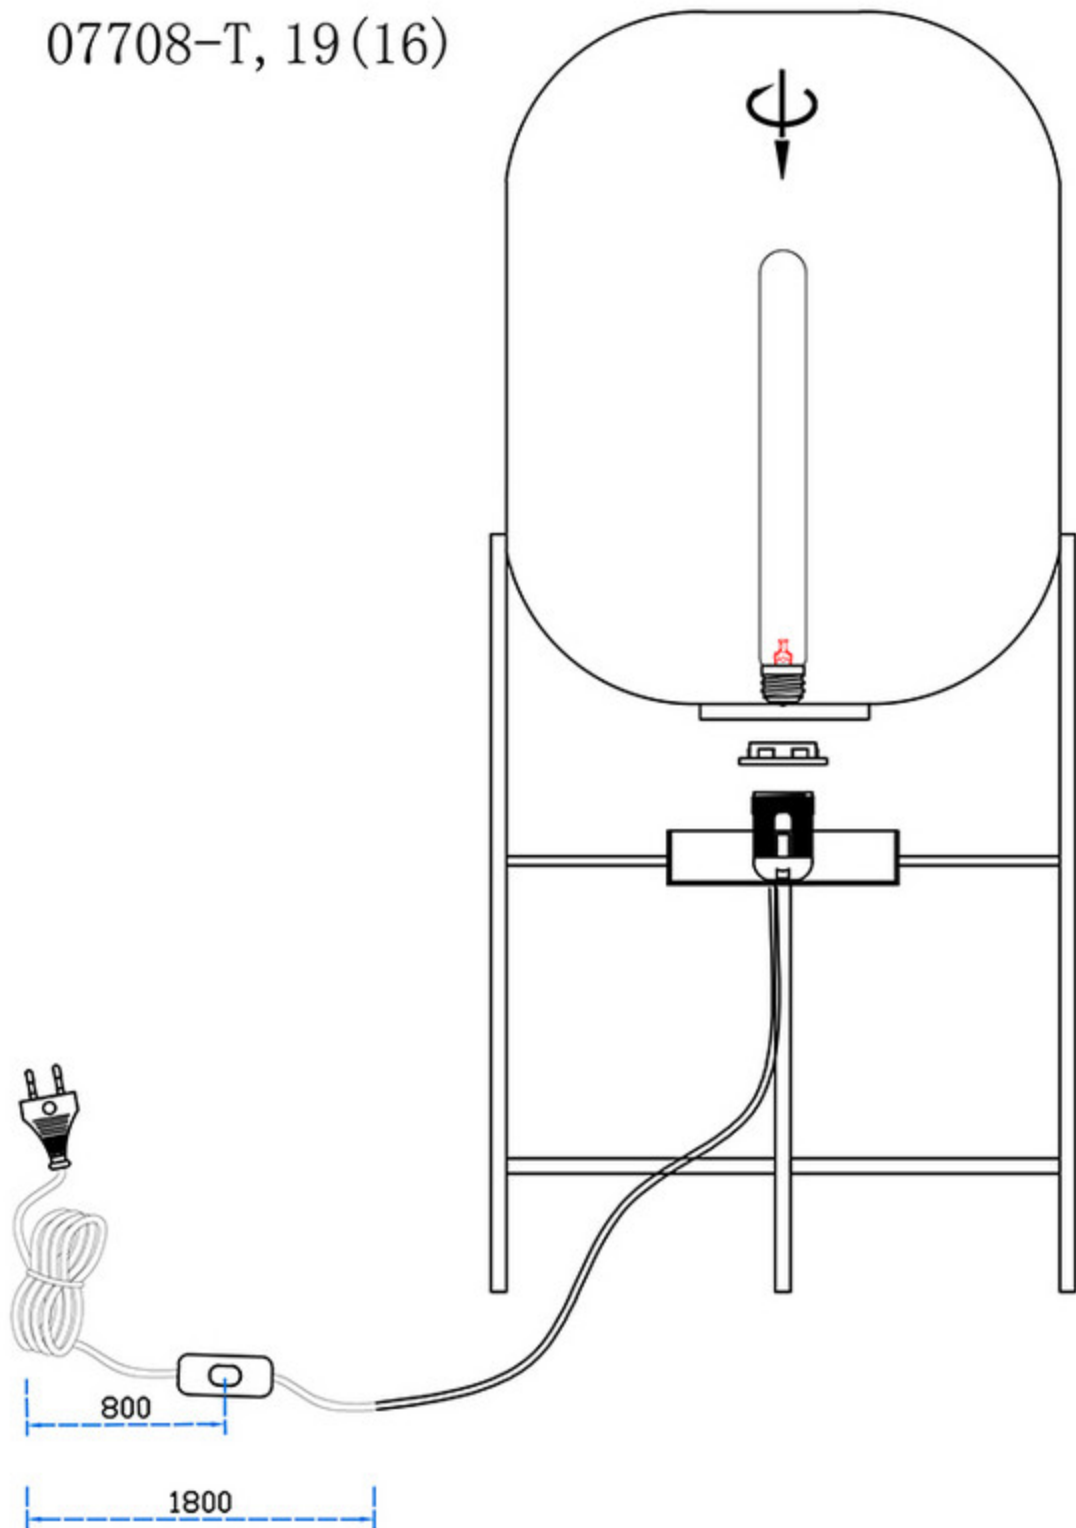

Installation instructions

07708-T, 19(16)

1 x E27 Max 60W

Collection: Neoclassic

Table Lamps

AC 220V 50-60Hz